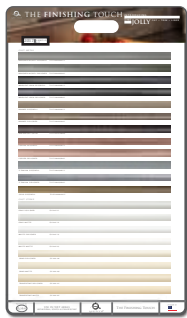

USE IN WET AREAS

ANTIMICROBIAL,
SCRATCH + STAIN
RESISTANT

featured: THE JOLLY - POLISHED WHITE 1/2" X 12"
4 SHADES OF GRAY - LINEN - IRON 2" X 2"
4 SHADES OF GRAY - LINEN - BRUSHED NICKEL 2" X 12"

JOLLY
MINI
GALLERY
BOARDS

JOLLY MINI GALLERY BOARDS

\$13.00 NEW CAST STONE INFO_C16D

\$13.00 CAST METAL ITEM# INFO_C15D

Update your mini and micro galleries with the next addition to the quarter round family, Cast-Stone INFO_C16D. Our mini Jolly boards are a concise hand-held representation of the vast variety of coordinating finishes offered in both metal and stone.