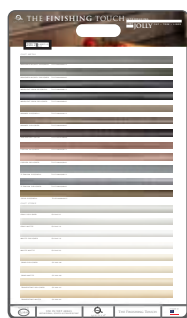

JOLLY  
MINI  
GALLERY  
BOARDS

### JOLLY MINI GALLERY BOARDS

\$13.00 NEW CAST STONE INFO\_C16S

\$13.00 CAST METAL ITEM# INFO\_C15S

Update your mini and micro galleries with the next addition to the quarter round family, Cast-Stone INFO\_C16S. Our mini Jolly boards are a concise hand-held representation of the vast variety of coordinating finishes offered in both metal and stone.