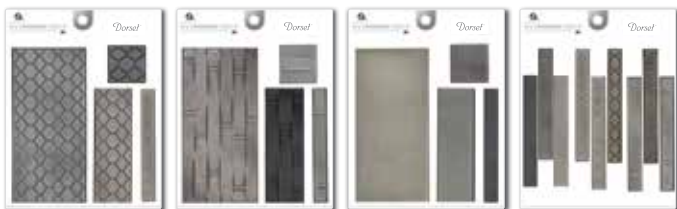

\$350.00 ITEM# D-INFO114

This powerful 3' 6", 7-board in-store waterfall display presents every line in the Sandgate/Dorset collection. Highlighting the launch of our complete Jolly line, the introduction of the innovative Grout Ready Niche and demonstrating the unlimited design versatility of our new, on-trend tile line - 4 Shades of Gray. Our successful line of Bath Accessories, Trims, Liners and the impactful City Scape large liner format line (now for use on both Floor/Wall) complete this comprehensive display. The 10-slot waterfall base provides room to grow as we continue to innovate and inspire the perfect finish touch to any design.

WATERFALL
BOARDS

NEW PRODUCT 4-BOARD SET

\$160.00 ITEM# D-INFO118

includes Grout Ready Niche
4 Shades of Gray (2 boards)
Complete Jolly Line

EXISTING PRODUCT 3-BOARD SET

\$140.00 ITEM# D-INFO119

includes Cast Metal Tile & Mosaic
City Scape Large Linear Tile line
Metro | Retro Bath Accessories

SHADES OF GRAY MINI GALLERY BOARDS

SHADES OF GRAY MINI GALLERY BOARDS

\$13.00 ARABESQUE ITEM# INFO_C17D

\$13.00 BASKETWEAVE ITEM# INFO_C18D

\$13.00 LINEN ITEM# INFO_C19D

\$13.00 MOSAIC BLEND ITEM# INFO_C20D

Update your mini and micro galleries with the complete new 4 Shades of Gray line. Our mini boards offer a concise hand-held representation of this line of contemporary neutrals. Explore the design versatility.