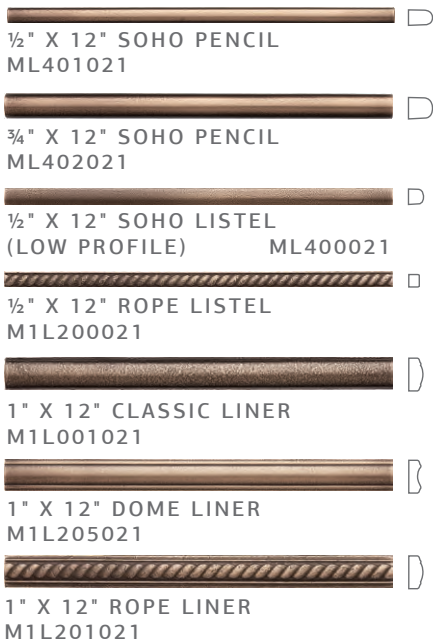

featured: CLASSIC OGEE - BRUSHED NICKEL - 2" X 12"
 LAUREL BORDER - BRUSHED NICKEL - 3" X 12"
 CITY SCAPE - WATER - BRUSHED NICKEL - 12" X 18"

WROUGHT IRON

1/2" X 12" SOHO PENCIL
ML401068

3/4" X 12" SOHO PENCIL
ML402068

3" X 12" LAUREL BORDER
M1L203068

BRUSHED NICKEL

1/2" X 12" SOHO PENCIL
ML401024

3/4" X 12" SOHO PENCIL
ML402024

1/2" X 12" SOHO LISTEL
(LOW PROFILE) ML400024

1/2" X 12" ROPE LISTEL
M1L200024

1" X 12" CLASSIC LINER
M1L001024

1" X 12" DOME LINER
M1L205024

1" X 12" ROPE LINER
M1L201024

1" X 12" DOT LINER
M1L207024

2" X 12" DOME OGEE
M1L204024

2" X 12" CLASSIC OGEE
M1L004024

2" X 12" ROPE OGEE
M1L202024

2" X 12" DAMASK BORDER
M1L208024

4" X 4"
SOHO FIELD
MD403024

2" X 2"
DAMASK DOT
M1D211024

4" X 4"
CLOVER DECO
M1D213024

2" X 2"
CLOVER DOT
M1D210024

3" X 12" LAUREL BORDER
M1L203024

ANTIQUE BRONZE

DARK OIL RUBBED BRONZE

more about