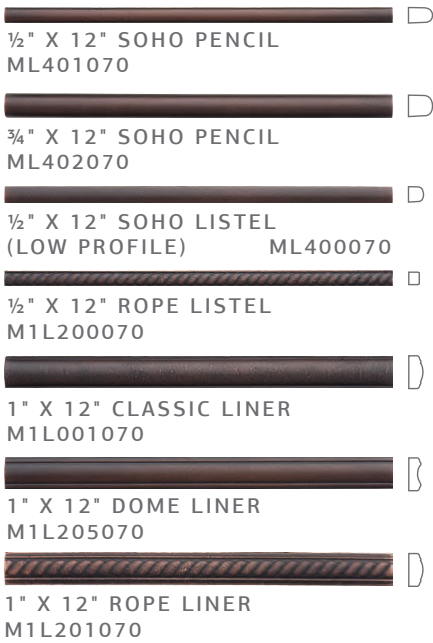

featured: CLASSIC OGEE - BRUSHED NICKEL - 2" X 12"
 LAUREL BORDER - BRUSHED NICKEL - 3" X 12"
 CITY SCAPE - WATER - BRUSHED NICKEL - 12" X 18"

WROUGHT IRON

1/2" X 12" SOHO PENCIL
ML401068

3/4" X 12" SOHO PENCIL
ML402068

3" X 12" LAUREL BORDER
M1L203068

BRUSHED NICKEL

1/2" X 12" SOHO PENCIL
ML401024

3/4" X 12" SOHO PENCIL
ML402024

1/2" X 12" SOHO LISTEL
(LOW PROFILE) ML400024

1/2" X 12" ROPE LISTEL
M1L200024

1" X 12" CLASSIC LINER
M1L001024

1" X 12" DOME LINER
M1L205024

1" X 12" ROPE LINER
M1L201024

1" X 12" DOT LINER
M1L207024

2" X 12" DOME OGEE
M1L204024

2" X 12" CLASSIC OGEE
M1L004024

2" X 12" ROPE OGEE
M1L202024

2" X 12" DAMASK BORDER
M1L208024

4" X 4"
SOHO FIELD
MD403024

2" X 2"
DAMASK DOT
M1D211024

4" X 4"
CLOVER DECO
M1D213024

2" X 2"
CLOVER DOT
M1D210024

3" X 12" LAUREL BORDER
M1L203024

ANTIQUE BRONZE

DARK OIL RUBBED BRONZE

more about