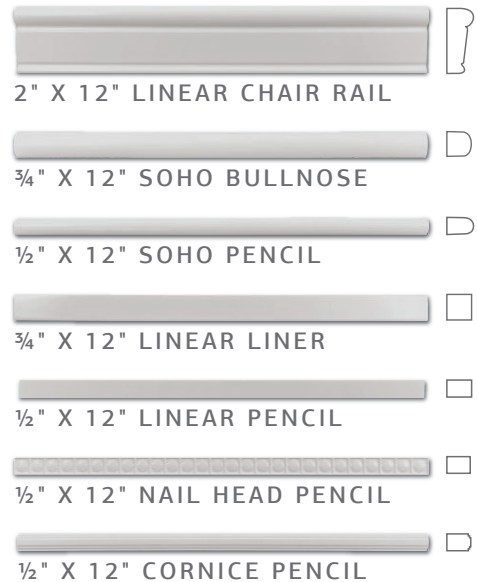

THE FINISHING TOUCH

HIGH RELIEF LINERS

HIGH RELIEF LINER PROGRAM

HIGH RELIEF LINERS FOR ANY INSTALLATION

Add the perfect finishing touch to complete your installation with beautiful decorative high relief tile liners. Tile liners are essential for creating a seamless transition between your wall and tile installation. Our high relief liners, jollys and chair rails offer an elegant border that will beautifully frame your tile. For a classic or modern look, explore our decorative liners, jollys and chair rails featuring architectural-inspired designs to coordinate with any tile.

All of our designs now come in 5 high end colors:

- COORDINATES BEAUTIFULLY WITH NATURAL STONE, CERAMIC & PORCELAIN TILE
- PERMANENTLY PROTECTED BY Q-SEAL™ ANTIMICROBIAL & SUPERIOR WATER, STAIN & SCRATCH RESISTANCE
- CLEAN WITH ORDINARY HOUSEHOLD CLEANERS.

USE IN WET AREAS
ANTIMICROBIAL, SCRATCH & STAIN RESISTANT

THE FINISHING TOUCH