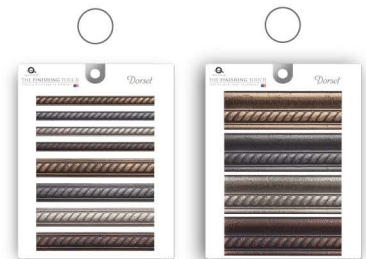

INFO_D1
$15.00

INFO_D2
$15.00