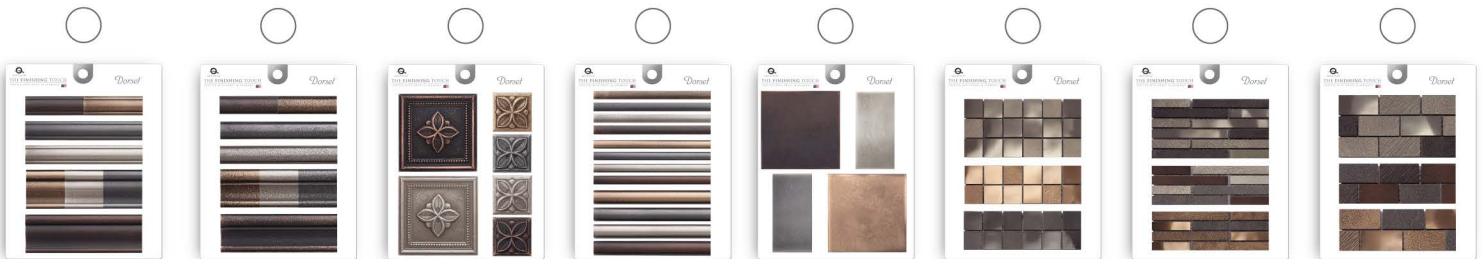

INFO_D1
$15.00

INFO_D2
$15.00

INFO_D3
$15.00

INFO_D4
$15.00

INFO_D5
$15.00

INFO_C1D
$15.00

INFO_C3D
$15.00

INFO_C4D
$15.00

INFO_C5D
$15.00

INFO_C6D
$15.00