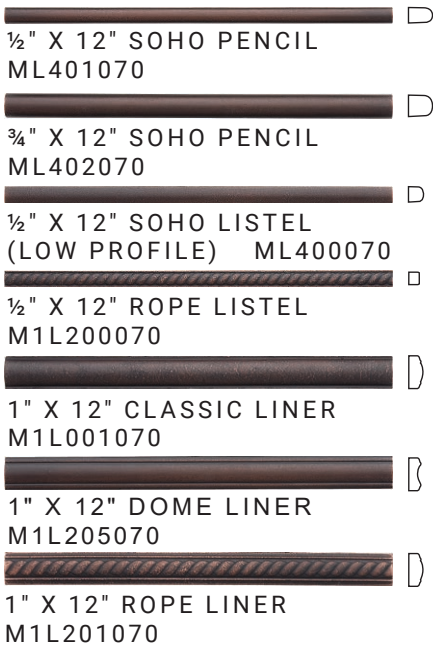

**2" X 2"
DAMASK DOT**
M1D211068

**4" X 4"
CLOVER DECO**
M1D213068

**2" X 2"
CLOVER DOT**
M1D210068

3" X 12" LAUREL BORDER
M1L203068

BRUSHED NICKEL

-  **1/2" X 12" SOHO PENCIL**
ML401024
-  **3/4" X 12" SOHO PENCIL**
ML402024
-  **1/2" X 12" SOHO LISTEL
(LOW PROFILE)** ML400024
-  **1/2" X 12" ROPE LISTEL**
M1L200024
-  **1" X 12" CLASSIC LINER**
M1L001024
-  **1" X 12" DOME LINER**
M1L205024
-  **1" X 12" ROPE LINER**

-  **1" X 12" DOT LINER**
M1L207024
-  **2" X 12" DOME OGEE**
M1L204024
-  **2" X 12" CLASSIC OGEE**
M1L004024
-  **2" X 12" ROPE OGEE**
M1L202024
-  **2" X 12" DAMASK BORDER**
M1L208024

**4" X 4"
SOHO FIELD**
MD403024

**2" X 2"
DAMASK DOT**
M1D211024

**4" X 4"
CLOVER DECO**
M1D213024

**2" X 2"
CLOVER DOT**
M1D210024

3" X 12" LAUREL BORDER
M1L203024

ANTIQUÉ BRONZE

DARK OIL RUBBED BRONZE

MORE ABOUT

CAST METAL COLLECTION