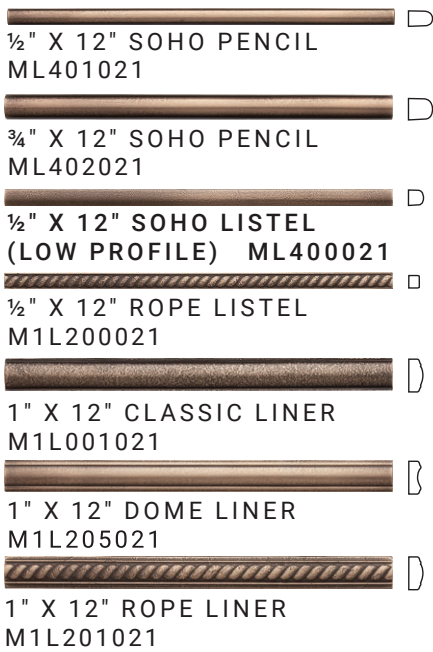

**2" X 2"
DAMASK DOT**
M1D211068

**4" X 4"
CLOVER DECO**
M1D213068

**2" X 2"
CLOVER DOT**
M1D210068

3" X 12" LAUREL BORDER
M1L203068

BRUSHED NICKEL

-  **1/2" X 12" SOHO PENCIL**
ML401024
-  **3/4" X 12" SOHO PENCIL**
ML402024
-  **1/2" X 12" SOHO LISTEL
(LOW PROFILE)** ML400024
-  **1/2" X 12" ROPE LISTEL**
M1L200024
-  **1" X 12" CLASSIC LINER**
M1L001024
-  **1" X 12" DOME LINER**
M1L205024
-  **1" X 12" ROPE LINER**

-  **1" X 12" DOT LINER**
M1L207024
-  **2" X 12" DOME OGEE**
M1L204024
-  **2" X 12" CLASSIC OGEE**
M1L004024
-  **2" X 12" ROPE OGEE**
M1L202024
-  **2" X 12" DAMASK BORDER**
M1L208024

**4" X 4"
SOHO FIELD**
MD403024

**2" X 2"
DAMASK DOT**
M1D211024

**4" X 4"
CLOVER DECO**
M1D213024

**2" X 2"
CLOVER DOT**
M1D210024

3" X 12" LAUREL BORDER
M1L203024

ANTIQUÉ BRONZE

DARK OIL RUBBED BRONZE

MORE ABOUT

CAST METAL COLLECTION