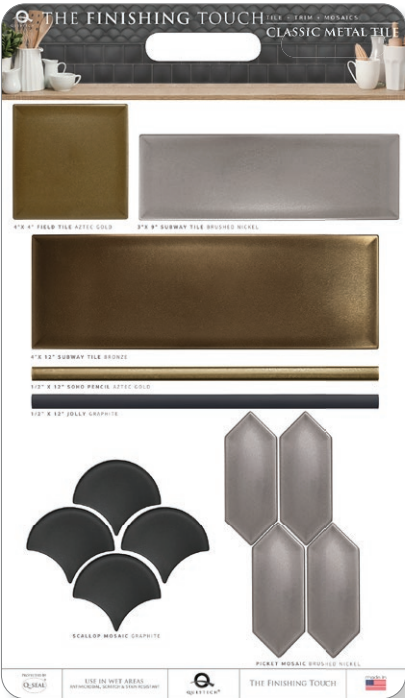

CLASSIC METAL TILE | TILE + TRIM + MOSAICS

MODERN TAKE ON TRADITIONAL METALS

Questech Classic Metal Tile line is a modern take on traditional tile shapes with a soft metallic finish. Available in high-end metal designs, this line offers a range of versatile field tiles and mosaics that will create the perfect foundation for a modern look. This premium cast metal tile is protected from water, stains, mold and abrasions by our revolutionary sealing technology Q-Seal. Choose from our multiple colors, styles and metals complimenting your hardware accents and interior décor.

Dorset™

WATERFALL DISPLAY CLASSIC METAL TILE BOARD THE ESSENTIAL DORSET COLLECTION \$78.00 CAST METAL D-INFO705

The Classic Metal Tile Board is a modern take on traditional metal tiles with a soft metallic finish. All of our designs come in 4 high-end colors:

CLASSIC METAL TILE MINI GALLERY BOARD \$19.00 CAST STONE INFO_C23D

Update your mini galleries with the next addition of the Classic Metal Tile Line, INFO_C23D. Our mini Classic Metal Tile Line board is a hand-held representation of the perfect finishing touch to complete your installation.