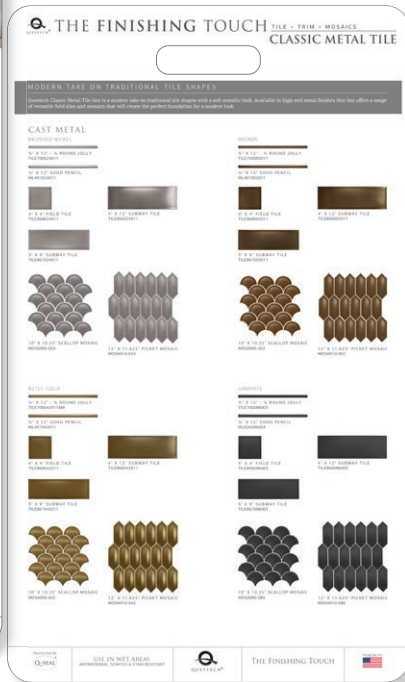

CLASSIC METAL TILE | TILE + TRIM + MOSAICS

MODERN TAKE ON TRADITIONAL METALS

Questech Classic Metal Tile line is a modern take on traditional tile shapes with a soft metallic finish. Available in high-end metal designs, this line offers a range of versatile field tiles and mosaics that will create the perfect foundation for a modern look. This premium cast metal tile is protected from water, stains, mold and abrasions by our revolutionary sealing technology Q-Seal. Choose from our multiple colors, styles and metals complimenting your hardware accents and interior décor.

Dorset™

WATERFALL DISPLAY CLASSIC METAL TILE BOARD THE ESSENTIAL DORSET COLLECTION \$78.00 CAST METAL D-INFO705

The Classic Metal Tile Board is a modern take on traditional metal tiles with a soft metallic finish. All of our designs come in 4 high-end colors:

CLASSIC METAL TILE MINI GALLERY BOARD \$19.00 CAST STONE INFO_C23D

Update your mini galleries with the next addition of the Classic Metal Tile Line, INFO_C23D. Our mini Classic Metal Tile Line board is a hand-held representation of the perfect finishing touch to complete your installation.