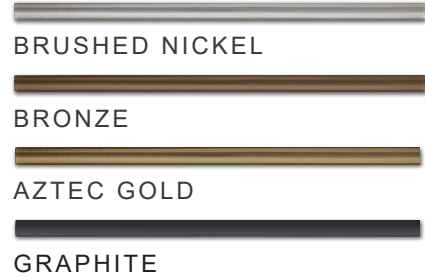

CLASSIC METAL TILE | TILE + TRIM + MOSAICS

MODERN TAKE ON TRADITIONAL METALS

Questech Classic Metal Tile line is a modern take on traditional tile shapes with a soft metallic finish. Available in high-end metal designs, this line offers a range of versatile field tiles and mosaics that will create the perfect foundation for a modern look. This premium cast metal tile is protected from water, stains, mold and abrasions by our revolutionary sealing technology Q-Seal. Choose from our multiple colors, styles and metals complimenting your hardware accents and interior décor.

Dorset™

WATERFALL DISPLAY CLASSIC METAL TILE BOARD THE ESSENTIAL DORSET COLLECTION \$78.00 CAST METAL D-INFO705

The Classic Metal Tile Board is a modern take on traditional metal tiles with a soft metallic finish. All of our designs come in 4 high-end colors:

CLASSIC METAL TILE MINI GALLERY BOARD \$19.00 CAST STONE INFO_C23D

Update your mini galleries with the next addition of the Classic Metal Tile Line, INFO_C23D. Our mini Classic Metal Tile Line board is a hand-held representation of the perfect finishing touch to complete your installation.