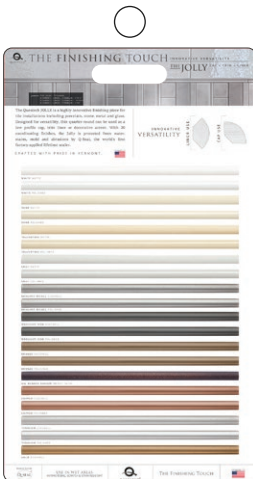

THE FINISHING TOUCH

WATERFALL BOARDS: ESSENTIAL COLLECTION

MARK AN X BY THE BOARDS NEEDED FOR UPDATES AND REPLACEMENTS
REFRESH + UPDATE YOUR MERCHANDISING BOARDS

CLASSIC METAL TILE LINE
 WATERFALL BOARD
 D-INFO705
 \$78.00

METRO+GEO BATH ACCESSORY
 WATERFALL BOARD
 D-INFO700
 \$78.00

HIGH RELIEF LINERS
 WATERFALL BOARD
 D-INFO701
 \$78.00

JOLLY
 WATERFALL BOARD
 D-INFO120
 \$78.00

CITY SCOPE
 WATERFALL BOARD
 D-INFO122
 \$78.00

DORSET CAST METAL
 WATERFALL BOARD
 D-INFO126
 \$78.00

USE IN WET AREAS
 ANTIMICROBIAL
 SCRATCH & STAIN RESISTANT

THE FINISHING TOUCH

THE FINISHING TOUCH

WATERFALL BOARDS: ESSENTIAL COLLECTION

THE ESSENTIAL DORSET COLLECTION