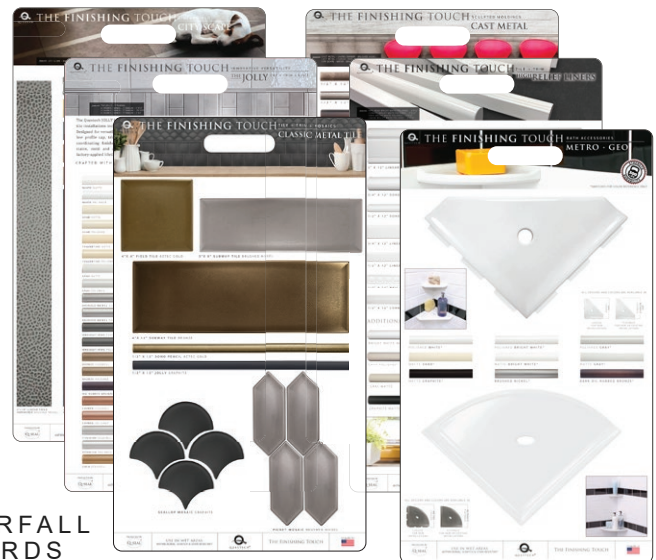

DORSET CAST METAL
 WATERFALL BOARD
 D-INFO126
 \$78.00

USE IN WET AREAS
 ANTIMICROBIAL
 SCRATCH & STAIN RESISTANT

THE FINISHING TOUCH

THE FINISHING TOUCH

WATERFALL BOARDS: ESSENTIAL COLLECTION

THE ESSENTIAL DORSET COLLECTION

WATERFALL DISPLAY
 THE ESSENTIAL DORSET COLLECTION
 \$548.00 ITEM# D-INFO114

This powerful 3' 6", 6-board in-store waterfall display presents every line in the Dorset collection.

- Classic Metal Tile Line
- Metro + Geo Bath Accessories
- High Relief Liners
- The Jolly
- City Scape
- Dorset Cast Metal

The 10-slot waterfall base provides room to grow as we continue to innovate and inspire the perfect finish touch to any design. Individual board dimensions are 14" W x 24" H.

WATERFALL
BOARDS

PROTECTED BY