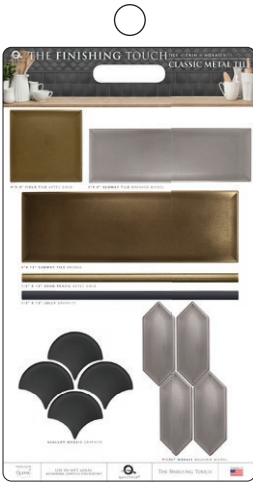

THE FINISHING TOUCH

WATERFALL BOARDS: ESSENTIAL COLLECTION

MARK AN X BY THE BOARDS NEEDED FOR UPDATES AND REPLACEMENTS
REFRESH + UPDATE YOUR MERCHANDISING BOARDS

CLASSIC METAL TILE LINE
 WATERFALL BOARD
 D-INFO705
 \$78.00

METRO+GEO BATH ACCESSORY
 WATERFALL BOARD
 D-INFO700
 \$78.00

HIGH RELIEF LINERS
 WATERFALL BOARD
 D-INFO701
 \$78.00

JOLLY
 WATERFALL BOARD
 D-INFO120
 \$78.00

CITY SCOPE
 WATERFALL BOARD
 D-INFO122
 \$78.00

DORSET CAST METAL
 WATERFALL BOARD
 D-INFO126
 \$78.00

USE IN WET AREAS
 ANTIMICROBIAL
 SCRATCH & STAIN RESISTANT

THE FINISHING TOUCH

THE FINISHING TOUCH

WATERFALL BOARDS: ESSENTIAL COLLECTION

THE ESSENTIAL DORSET COLLECTION

WATERFALL DISPLAY
 THE ESSENTIAL DORSET COLLECTION
 \$548.00 ITEM# D-INFO114

This powerful 3' 6", 6-board in-store waterfall display presents every line in the Dorset collection.

- Classic Metal Tile Line
- Metro + Geo Bath Accessories
- High Relief Liners
- The Jolly
- City Scape
- Dorset Cast Metal