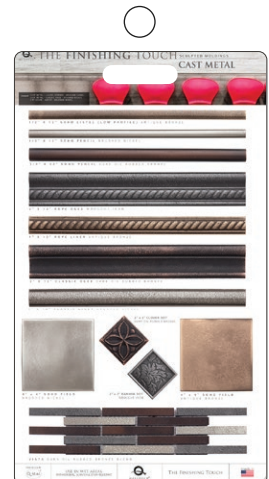

THE FINISHING TOUCH

WATERFALL BOARDS: ESSENTIAL COLLECTION

MARK AN X BY THE BOARDS NEEDED FOR UPDATES AND REPLACEMENTS
REFRESH + UPDATE YOUR MERCHANDISING BOARDS

CLASSIC METAL TILE LINE
 WATERFALL BOARD
 D-INFO705
 \$78.00

METRO+GEO BATH ACCESSORY
 WATERFALL BOARD
 D-INFO700
 \$78.00

HIGH RELIEF LINERS
 WATERFALL BOARD
 D-INFO701
 \$78.00

JOLLY
 WATERFALL BOARD
 D-INFO120
 \$78.00

CITY SCOPE
 WATERFALL BOARD
 D-INFO122
 \$78.00

DORSET CAST METAL
 WATERFALL BOARD
 D-INFO126
 \$78.00

USE IN WET AREAS
 ANTIMICROBIAL
 SCRATCH & STAIN RESISTANT

THE FINISHING TOUCH

THE FINISHING TOUCH

WATERFALL BOARDS: ESSENTIAL COLLECTION

THE ESSENTIAL DORSET COLLECTION

WATERFALL DISPLAY
 THE ESSENTIAL DORSET COLLECTION
 \$548.00 ITEM# D-INFO114

This powerful 3' 6", 6-board in-store waterfall display presents every line in the Dorset collection.

- Classic Metal Tile Line
- Metro + Geo Bath Accessories
- High Relief Liners
- The Jolly
- City Scape
- Dorset Cast Metal