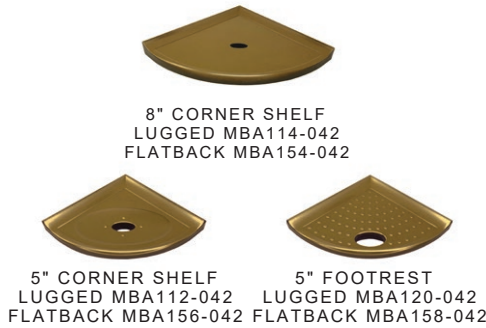

5" FOOTREST  
LUGGED SBA196-62  
FLATBACK SBA186-62

#### METRO CAST METAL BRONZE

8" CORNER SHELF  
LUGGED MBA114-002  
FLATBACK MBA154-002

5" CORNER SHELF  
LUGGED MBA112-002  
FLATBACK MBA156-002

5" FOOTREST  
LUGGED MBA120-002  
FLATBACK MBA158-002

#### AZTEC GOLD

8" CORNER SHELF  
LUGGED MBA114-042  
FLATBACK MBA154-042

5" CORNER SHELF  
LUGGED MBA112-042  
FLATBACK MBA156-042

5" FOOTREST  
LUGGED MBA120-042  
FLATBACK MBA158-042