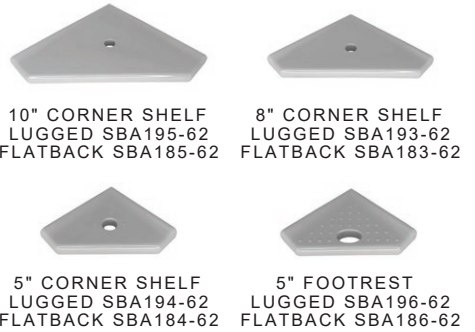

GEO CAST STONE COOL GRAY POLISHED

10" CORNER SHELF
LUGGED SBA195-62
FLATBACK SBA185-62

8" CORNER SHELF
LUGGED SBA193-62
FLATBACK SBA183-62

5" CORNER SHELF
LUGGED SBA194-62
FLATBACK SBA184-62

5" FOOTREST
LUGGED SBA196-62
FLATBACK SBA186-62