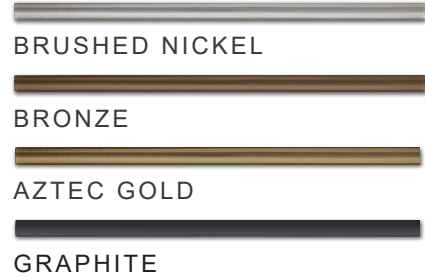

# CLASSIC METAL TILE | TILE + TRIM + MOSAICS

MODERN TAKE ON TRADITIONAL METALS

Questech Classic Metal Tile line is a modern take on traditional tile shapes with a soft metallic finish. Available in high-end metal designs, this line offers a range of versatile field tiles and mosaics that will create the perfect foundation for a modern look. This premium cast metal tile is protected from water, stains, mold and abrasions by our revolutionary sealing technology Q-Seal. Choose from our multiple colors, styles and metals complimenting your hardware accents and interior décor.

## WATERFALL DISPLAY CLASSIC METAL TILE BOARD THE ESSENTIAL SANDGATE COLLECTION \$78.00 CAST METAL S-INFO705

The Classic Metal Tile Board is a modern take on traditional metal tiles with a soft metallic finish. All of our designs come in 4 high-end colors:

## CLASSIC METAL TILE MINI GALLERY BOARD \$19.00 CAST STONE INFO\_C23S

Update your mini galleries with the next addition of the Classic Metal Tile Line, INFO\_C23S. Our mini Classic Metal Tile Line board is a hand-held representation of the perfect finishing touch to complete your installation.