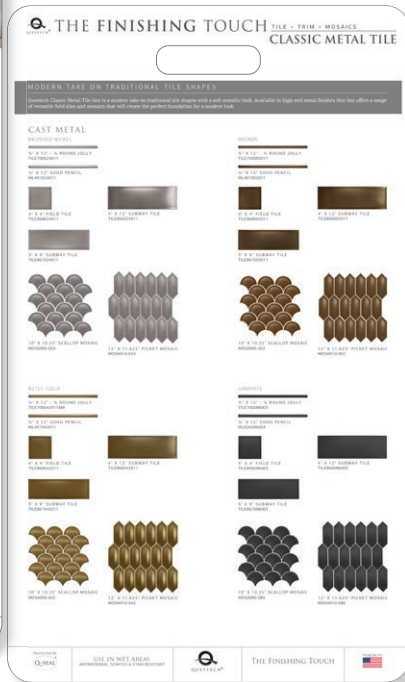

# CLASSIC METAL TILE | TILE + TRIM + MOSAICS

MODERN TAKE ON TRADITIONAL METALS

Questech Classic Metal Tile line is a modern take on traditional tile shapes with a soft metallic finish. Available in high-end metal designs, this line offers a range of versatile field tiles and mosaics that will create the perfect foundation for a modern look. This premium cast metal tile is protected from water, stains, mold and abrasions by our revolutionary sealing technology Q-Seal. Choose from our multiple colors, styles and metals complimenting your hardware accents and interior décor.

## WATERFALL DISPLAY CLASSIC METAL TILE BOARD THE ESSENTIAL SANDGATE COLLECTION \$78.00 CAST METAL S-INFO705

The Classic Metal Tile Board is a modern take on traditional metal tiles with a soft metallic finish. All of our designs come in 4 high-end colors:

## CLASSIC METAL TILE MINI GALLERY BOARD \$19.00 CAST STONE INFO\_C23S

Update your mini galleries with the next addition of the Classic Metal Tile Line, INFO\_C23S. Our mini Classic Metal Tile Line board is a hand-held representation of the perfect finishing touch to complete your installation.