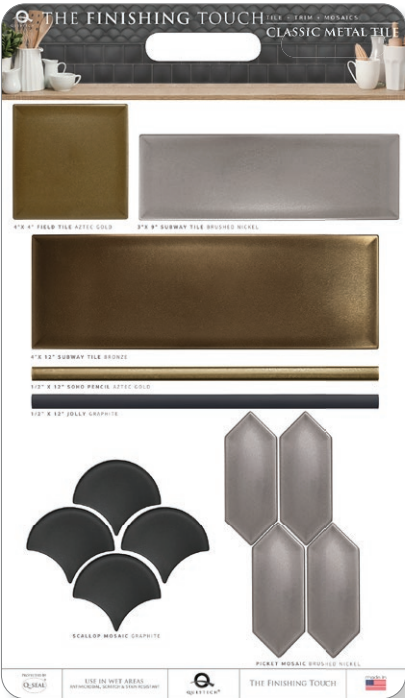

# CLASSIC METAL TILE | TILE + TRIM + MOSAICS

MODERN TAKE ON TRADITIONAL METALS

Questech Classic Metal Tile line is a modern take on traditional tile shapes with a soft metallic finish. Available in high-end metal designs, this line offers a range of versatile field tiles and mosaics that will create the perfect foundation for a modern look. This premium cast metal tile is protected from water, stains, mold and abrasions by our revolutionary sealing technology Q-Seal. Choose from our multiple colors, styles and metals complimenting your hardware accents and interior décor.

## WATERFALL DISPLAY CLASSIC METAL TILE BOARD THE ESSENTIAL SANDGATE COLLECTION \$78.00 CAST METAL S-INFO705

The Classic Metal Tile Board is a modern take on traditional metal tiles with a soft metallic finish. All of our designs come in 4 high-end colors:

## CLASSIC METAL TILE MINI GALLERY BOARD \$19.00 CAST STONE INFO\_C23S

Update your mini galleries with the next addition of the Classic Metal Tile Line, INFO\_C23S. Our mini Classic Metal Tile Line board is a hand-held representation of the perfect finishing touch to complete your installation.