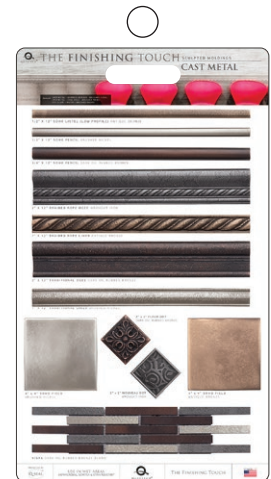

Sandgate™

THE FINISHING TOUCH

WATERFALL BOARDS: ESSENTIAL COLLECTION

MARK AN X BY THE BOARDS NEEDED FOR UPDATES AND REPLACEMENTS
REFRESH + UPDATE YOUR MERCHANDISING BOARDS

CLASSIC METAL TILE LINE
WATERFALL BOARD
S-INFO705
\$78.00

METRO+GEO BATH ACCESSORY
WATERFALL BOARD
S-INFO700
\$78.00

HIGH RELIEF LINERS
WATERFALL BOARD
S-INFO701
\$78.00

JOLLY
WATERFALL BOARD
S-INFO120
\$78.00

CITY SCOPE
WATERFALL BOARD
S-INFO122
\$78.00

SANDGATE CAST METAL
WATERFALL BOARD
S-INFO126
\$78.00

USE IN WET AREAS
ANTIMICROBIAL
SCRATCH & STAIN RESISTANT

THE FINISHING TOUCH

Sandgate™

THE FINISHING TOUCH

WATERFALL BOARDS: ESSENTIAL COLLECTION

THE ESSENTIAL SANDGATE COLLECTION

WATERFALL DISPLAY
THE ESSENTIAL SANDGATE COLLECTION
\$548.00 ITEM# S-INFO114

This powerful 3' 6", 6-board in-store waterfall display presents every line in the Sandgate collection.

- Classic Metal Tile Liner
- Metro + Geo Bath Accessories
- High Relief Liners
- The Jolly
- City Scape
- Sandgate Cast Metal