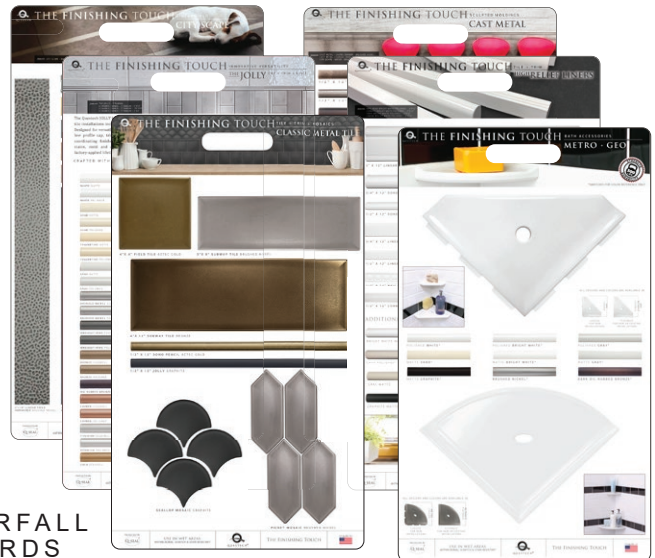

USE IN WET AREAS
ANTIMICROBIAL
SCRATCH & STAIN RESISTANT

THE FINISHING TOUCH

Sandgate™

THE FINISHING TOUCH

WATERFALL BOARDS: ESSENTIAL COLLECTION

THE ESSENTIAL SANDGATE COLLECTION

WATERFALL DISPLAY
THE ESSENTIAL SANDGATE COLLECTION
\$548.00 ITEM# S-INFO114

This powerful 3' 6", 6-board in-store waterfall display presents every line in the Sandgate collection.

- Classic Metal Tile Liner
- Metro + Geo Bath Accessories
- High Relief Liners
- The Jolly
- City Scape
- Sandgate Cast Metal

The 10-slot waterfall base provides room to grow as we continue to innovate and inspire the perfect finish touch to any design. Individual board dimensions are 14" W x 24" H.

WATERFALL BOARDS

USE IN WET AREAS
ANTIMICROBIAL
SCRATCH & STAIN RESISTANT