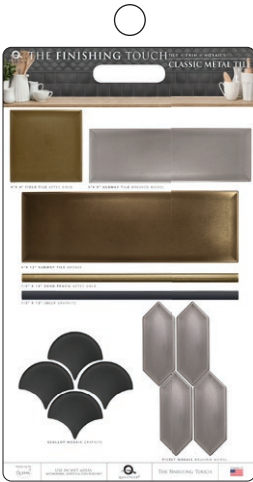

Sandgate™

THE FINISHING TOUCH

WATERFALL BOARDS: ESSENTIAL COLLECTION

MARK AN X BY THE BOARDS NEEDED FOR UPDATES AND REPLACEMENTS
REFRESH + UPDATE YOUR MERCHANDISING BOARDS

CLASSIC METAL TILE LINE
WATERFALL BOARD
S-INFO705
\$78.00

METRO+GEO BATH ACCESSORY
WATERFALL BOARD
S-INFO700
\$78.00

HIGH RELIEF LINERS
WATERFALL BOARD
S-INFO701
\$78.00

JOLLY
WATERFALL BOARD
S-INFO120
\$78.00

CITY SCOPE
WATERFALL BOARD
S-INFO122
\$78.00

SANDGATE CAST METAL
WATERFALL BOARD
S-INFO126
\$78.00

This powerful 3' 6", 6-board in-store waterfall display presents every line in the Sandgate collection.

- Classic Metal Tile Liner
- Metro + Geo Bath Accessories
- High Relief Liners
- The Jolly
- City Scape
- Sandgate Cast Metal