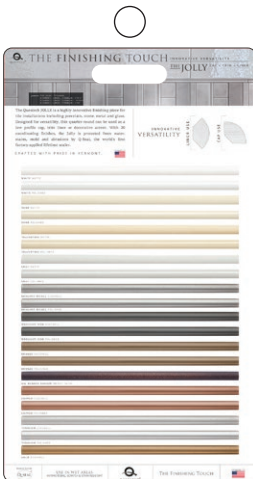

Sandgate™

THE FINISHING TOUCH

WATERFALL BOARDS: ESSENTIAL COLLECTION

MARK AN X BY THE BOARDS NEEDED FOR UPDATES AND REPLACEMENTS
REFRESH + UPDATE YOUR MERCHANDISING BOARDS

CLASSIC METAL TILE LINE
WATERFALL BOARD
S-INFO705
\$78.00

METRO+GEO BATH ACCESSORY
WATERFALL BOARD
S-INFO700
\$78.00

HIGH RELIEF LINERS
WATERFALL BOARD
S-INFO701
\$78.00

JOLLY
WATERFALL BOARD
S-INFO120
\$78.00

CITY SCOPE
WATERFALL BOARD
S-INFO122
\$78.00

SANDGATE CAST METAL
WATERFALL BOARD
S-INFO126
\$78.00

USE IN WET AREAS
ANTIMICROBIAL
SCRATCH & STAIN RESISTANT

THE FINISHING TOUCH

Sandgate™

THE FINISHING TOUCH

WATERFALL BOARDS: ESSENTIAL COLLECTION

THE ESSENTIAL SANDGATE COLLECTION

WATERFALL DISPLAY
THE ESSENTIAL SANDGATE COLLECTION
\$548.00 ITEM# S-INFO114