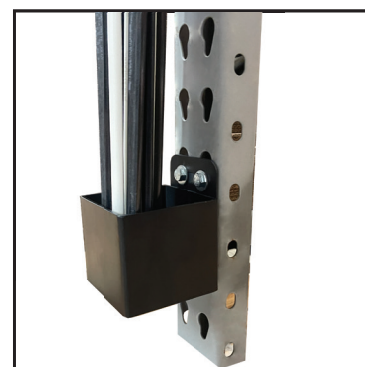

# QUARTER ROUND TRIM THE 8<sup>FT</sup> JOLLY

The Questech JOLLY is a great way to finish any glass, metal or ceramic tile project and can be installed 4 ways as a cap, liner, corner, or trim finishing piece. Perfect for Designers, Contractors, Builders, and DIY home projects because it is the most versatile of the ceramic molding liners that install with tile.

## OVERVIEW

- Seamless Flexible Trim in an 8<sup>FT</sup> Length
- Low-Cost Easy Installation
- Cuts with a Wet Saw or a Miter Saw
- Permanently Sealed
- Perfect for Wet Wall Applications
- Flexible Material

## INTRODUCING THE NEW 8<sup>FT</sup> QUARTER ROUND JOLLY FIXTURE

\$60.<sup>00</sup> ITEM# JOLLY-FIXTURE

Introducing our 8<sup>FT</sup> Quarter Round Trim Fixture. Designed to hold up to 36 pieces of 8<sup>FT</sup> trim, it's crafted from durable, powder-coated metal for protection. Its sleek design allows for wall or shelving display installation, offering a stylish solution for showcasing your 8<sup>FT</sup> Jolly Trim Collection.

Wall Mount Hardware  
(4 Units Included)

Shelving Mount Hardware  
(4 Units Included)