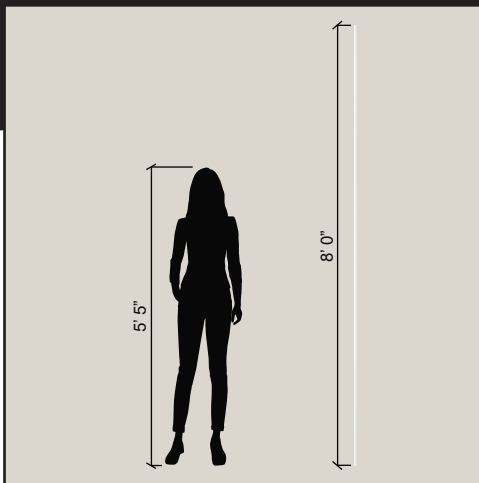

## OVERVIEW

- Seamless Flexible Trim in an 8<sup>FT</sup> Length
- Low-Cost Easy Installation
- Cuts with a Wet Saw or a Miter Saw
- Permanently Sealed
- Perfect for Wet Wall Applications
- Flexible Material

## 4 WAYS TO INSTALL

THE FINISHING TOUCH

WWW.QUESTECH.COM  
INFO@QUESTECH.COM  
P: 802.773.1228

SEAMLESS & FLEXIBLE

8<sup>FT</sup> LENGTH

VIDEO INFO

## INTRODUCING THE NEW 8<sup>FT</sup> QUARTER ROUND JOLLY FIXTURE

\$60.<sup>00</sup> ITEM# JOLLY-FIXTURE

Introducing our 8<sup>FT</sup> Quarter Round Trim Fixture. Designed to hold up to 36 pieces of 8<sup>FT</sup> trim, it's crafted from durable, powder-coated metal for protection. Its sleek design allows for wall or shelving display installation, offering a stylish solution for showcasing your 8<sup>FT</sup> Jolly Trim Collection.